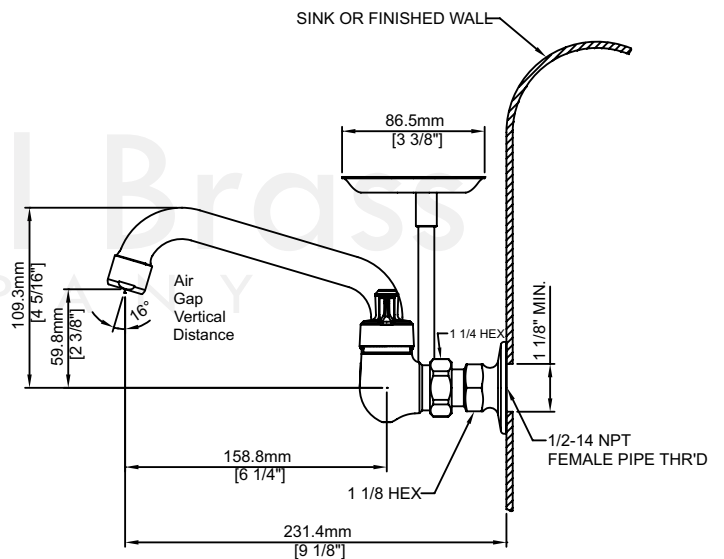

Model# 80048-ULE0

Two Handle Wallmount Kitchen Faucet

FEATURES & SPECIFICATIONS

- 2-3/8" Lever Handle
- 6" Tube Swivel Spout
- 1/2-14 NPS Female Thread
- Ceramic Disc Cartridges
- 2-Hole 7-7/8" to 8-1/8" Installation
- Brass Soap Dish 1.5 GPM Flow Rate
- 1.5 GPM Flow Rate

Model# 80048-ULE0

Two Handle Wallmount Kitchen Faucet

80048-ULE0/REV. 11 2016

Product Specifications subject to change without notice