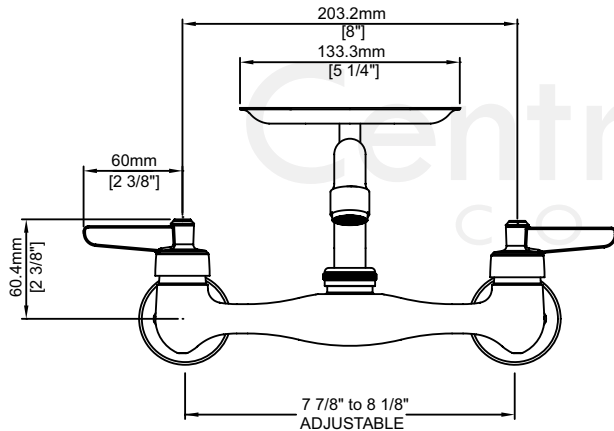

Model# 80048-ULE0

Two Handle Wallmount Kitchen Faucet

FEATURES & SPECIFICATIONS

- 2-3/8" Lever Handle
- 6" Tube Swivel Spout
- 1/2-14 NPS Female Thread
- Ceramic Disc Cartridges
- 2-Hole 7-7/8" to 8-1/8" Installation
- Brass Soap Dish 1.5 GPM Flow Rate
- 1.5 GPM Flow Rate

Model# 80048-ULE0

Two Handle Wallmount Kitchen Faucet

80048-ULE0/REV. 11 2016

Product Specifications subject to change without notice