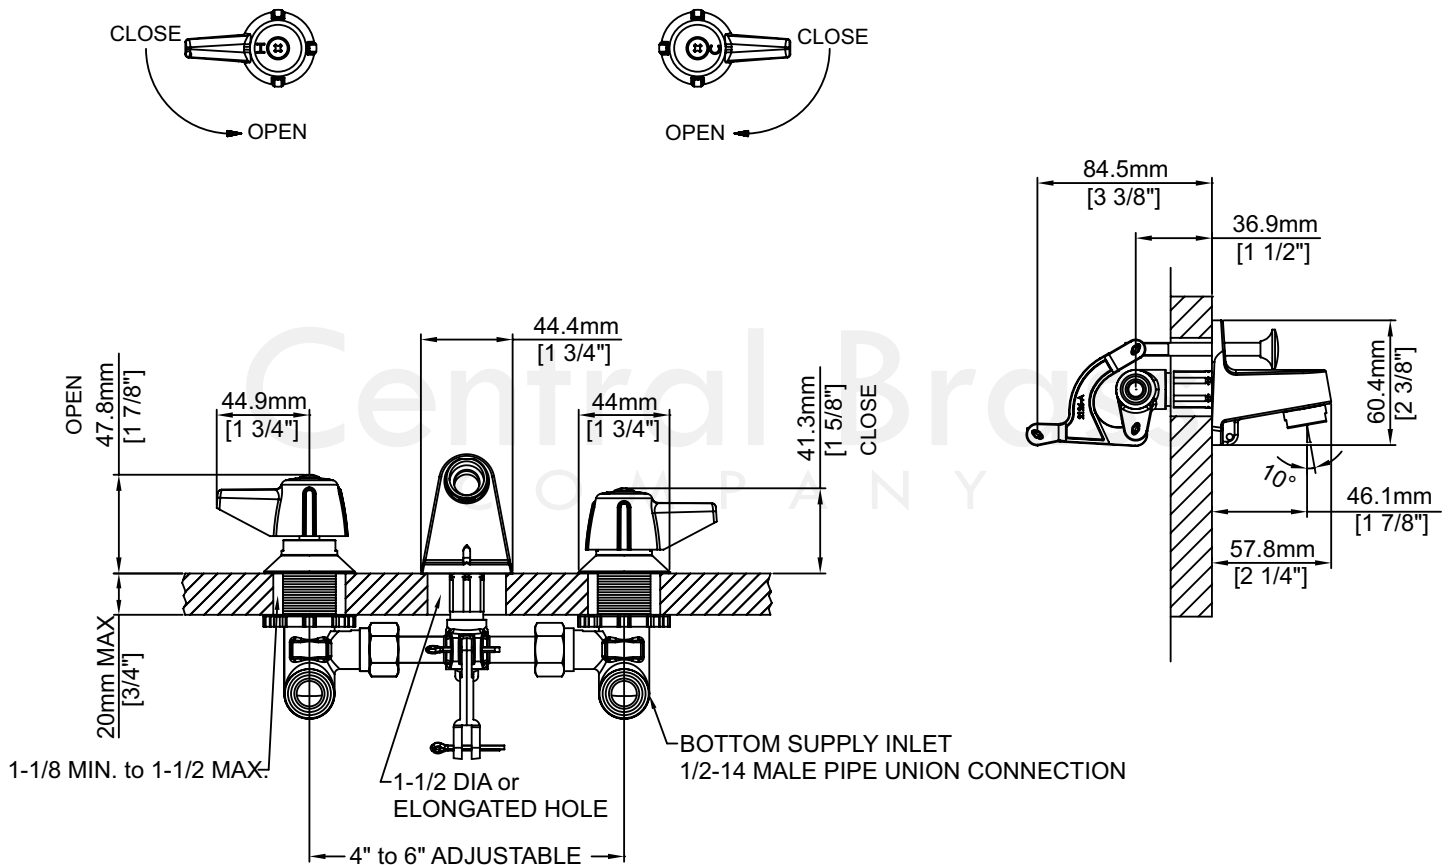

Model# 1177-A

Two Handle Shelf Back Lavatory Faucet

1177-A/REV. 11 2016

Product Specifications subject to change without notice