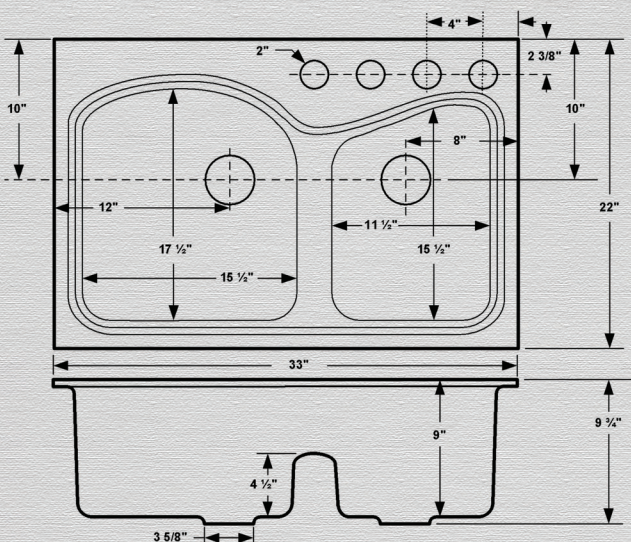

## Windansea

33" x 22" x 9.75" Offset Low Dam

Undermount Kitchen Sink

Undermount Accessory Kit Included

Sink Weight: 100 lbs.

776-STC Sink Tray

776-WCB

White