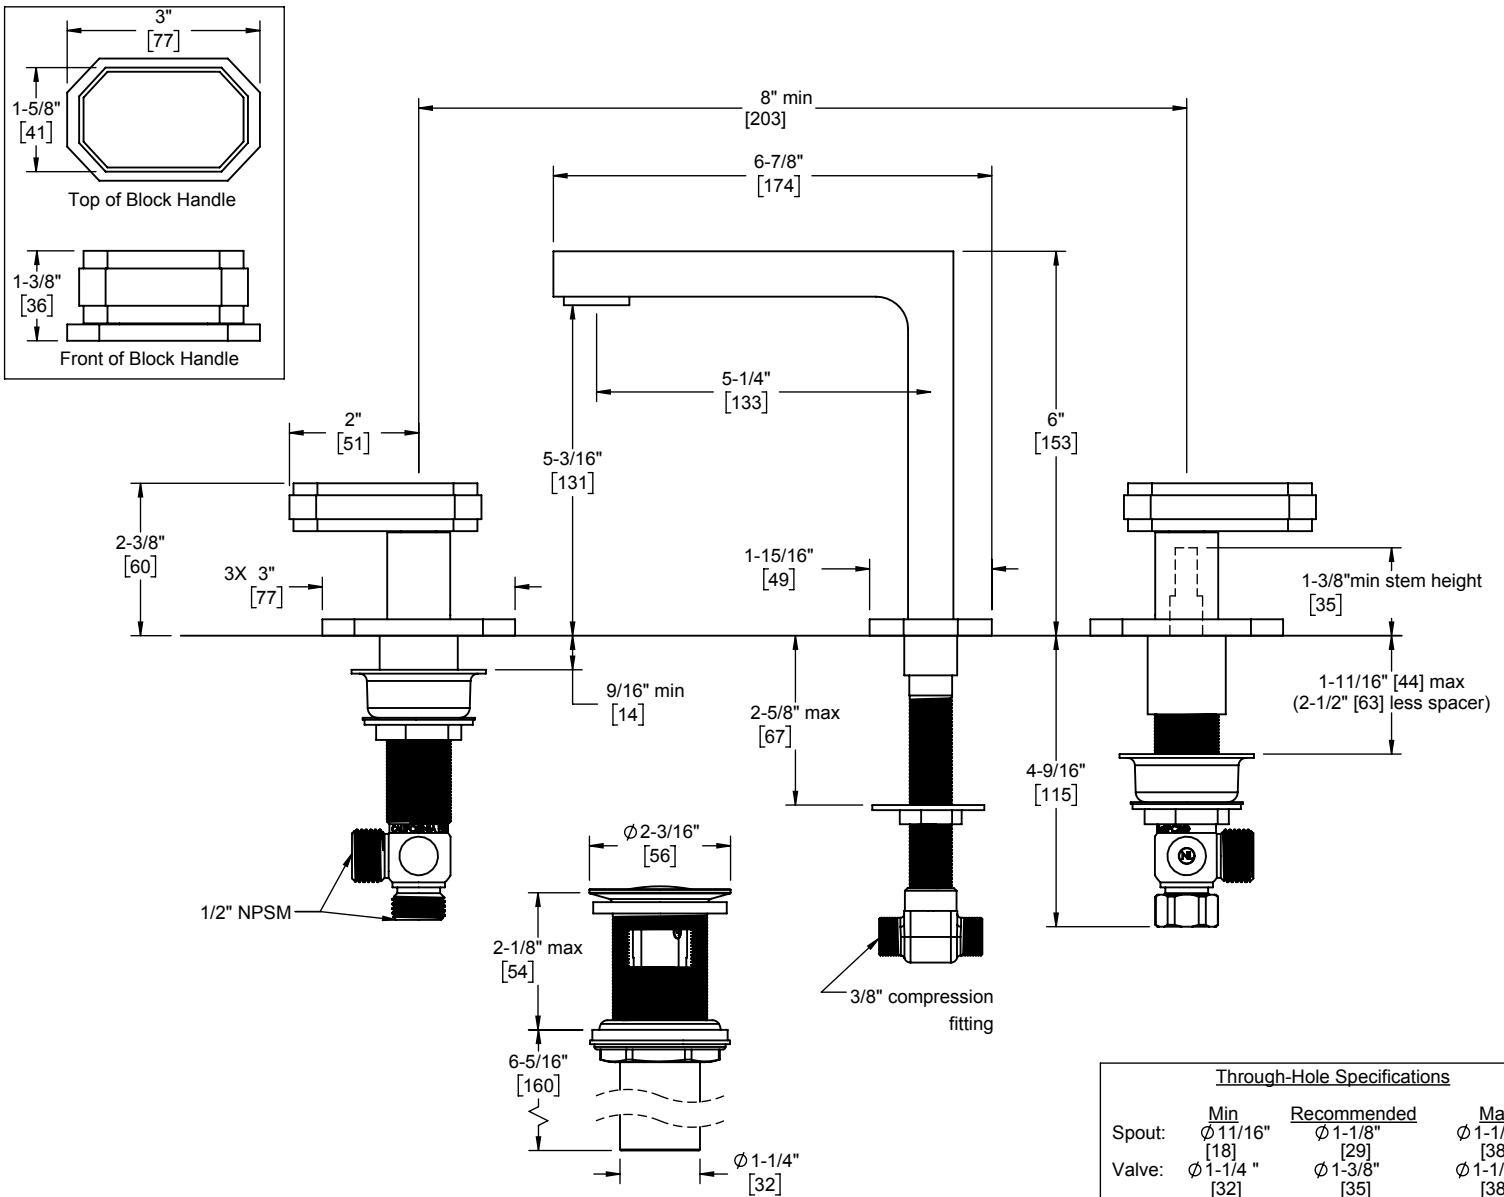

California Faucets®

CHRISTOPHERGRUBB Collection

Doheny™

Widespread Lavatory Faucet

C202
C202B

Features

- Available in 28 finishes including 13 PVD finishes
- All brass construction
- 1/4 turn ceramic disc cartridge(s)
- Flexible braided hoses for ease of installation
- Φ 1-1/4" all brass touch style pop up drain assembly
- 1.2gpm (4.5 L/min) max flow rate

Codes/Standards

Product meets or exceeds the following:

- ASME A112.18.1/CSA B125.1
- NSF 61, NSF 372, CEC & DOE
- EPA WaterSense
- Commonwealth of MA
- ADA compliant (lever only)

C202-ZZ shown

Through-Hole Specifications			
	Min	Recommended	Max
Spout:	Φ 11/16" [18]	Φ 1-1/8" [29]	Φ 1-1/2" [38]
Valve:	Φ 1-1/4" [32]	Φ 1-3/8" [35]	Φ 1-1/2" [38]

Dimensions are inches, rounded to 1/16"
[Dimensions in brackets are mm, rounded to 1mm]

Specifications subject to change without notice