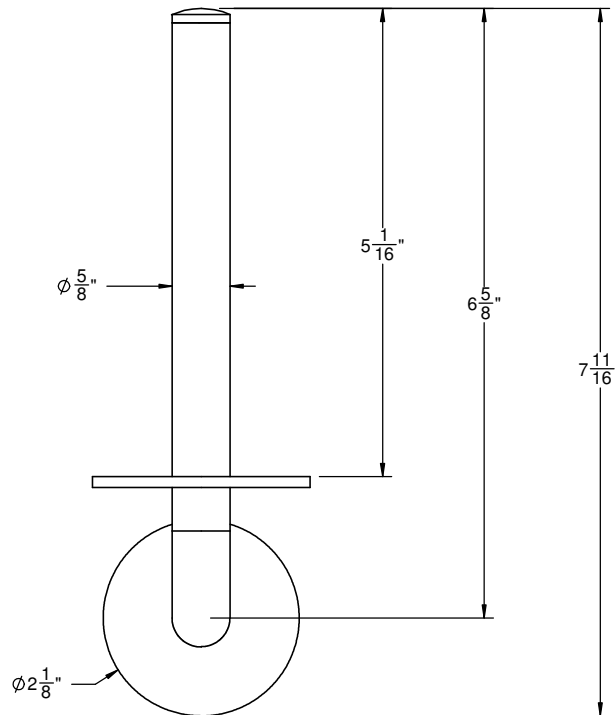

## VERTICAL POST TISSUE/TOWEL HOLDER

### Codes/Standards Applicable

Meets or exceeds the following at date of manufacture:

- None applicable

ALL DIMENSIONS SHOWN TO NEAREST 1/16"