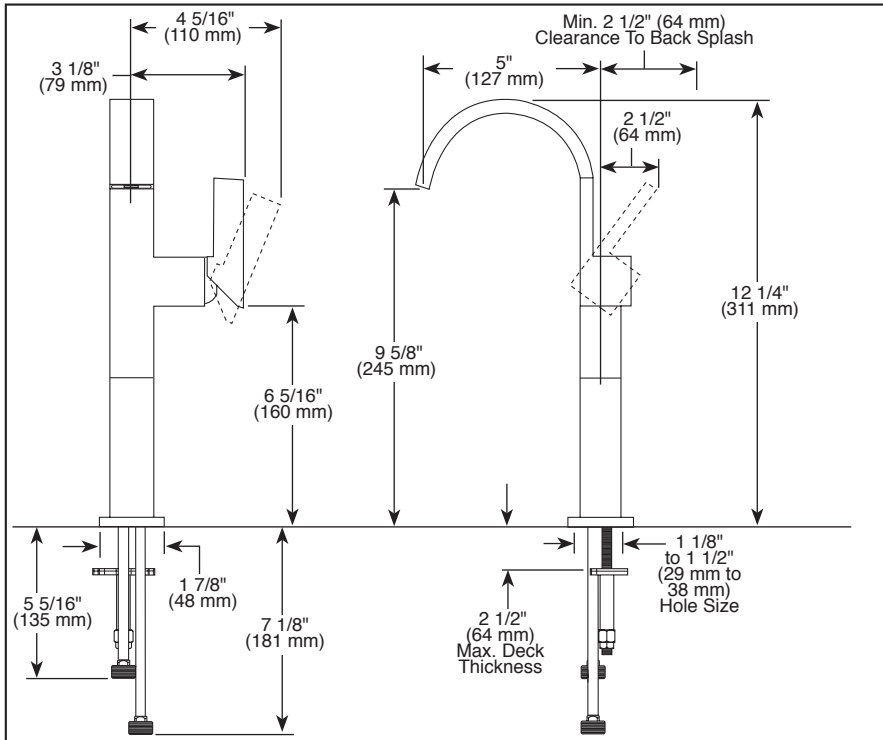

BRIZO®

VESSEL FAUCETS

- Siderna® Bath Collection
- Single Handle Deck Mount

STANDARD SPECIFICATIONS:

- Maximum 1.50 gpm @ 60 psi, 5.70 L/min @ 414 kPa
- Maximum (ECO models only) 1.20 gpm @ 60 psi, 4.54 L/min @ 414 kPa
- One hole mount
- Solid brass fabricated body
- 1/2-14 NPSM threaded inlets
- Control mechanism - 28 mm ceramic disc cartridge with metal stem
- Drain sold separately

Submitted Model No.: _____

Specific Features: _____

<p>RP72411▲ Grid Strainer Drain less overflow holes</p> 	<p>RP72413▲ Push Button Drain less overflow holes</p>  <p>2 3/4" (70 mm) Dia.</p>	<p>RP81627▲ Push Button Drain less overflow holes</p>  <p>1 5/8" (41 mm) Dia.</p>
<p>RP72412▲ Grid Strainer Drain with overflow holes</p> 	<p>RP72414▲ Push Button Drain with overflow holes</p>  <p>2 3/4" (70 mm) Dia.</p>	<p>RP81628▲ Push Button Drain with overflow holes</p>  <p>1 5/8" (41 mm) Dia.</p>