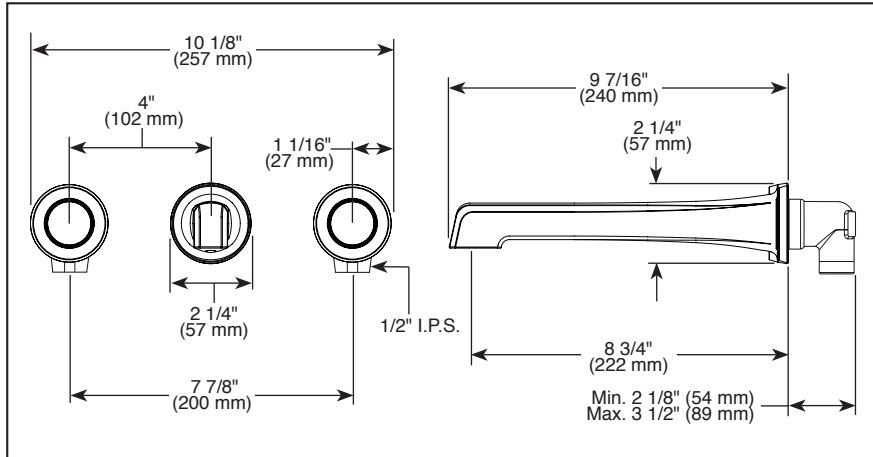

### STANDARD SPECIFICATIONS:

- Maximum 1.5 gpm @ 60 psi, 5.7 L/min @ 414 kPa
- Maximum (ECO models only) 1.2 gpm @ 60 psi, 4.5 L/min @ 414 kPa
- Three hole mount
- Control mechanism is a rotating cylinder ceramic cartridge with 90° rotation
- Drain sold separately
- Must order handles separately. See handle options below.

T65898LF-▲LHP  
T65898LF-▲LHP-ECO

Submitted Model No.: \_\_\_\_\_

Specific Features: \_\_\_\_\_

<p><b>RP72411▲</b> Grid Strainer Drain less overflow holes</p>	<p><b>RP72413▲</b> Push Button Drain less overflow holes</p> <p>2 3/4" (70 mm) Dia.</p>	<p><b>RP81627▲</b> Push Button Drain less overflow holes</p> <p>1 5/8" (41 mm) Dia.</p>
<p><b>RP72412▲</b> Grid Strainer Drain with overflow holes</p>	<p><b>RP72414▲</b> Push Button Drain with overflow holes</p> <p>2 3/4" (70 mm) Dia.</p>	<p><b>RP81628▲</b> Push Button Drain with overflow holes</p> <p>1 5/8" (41 mm) Dia.</p>

<p><b>HL5898▲</b> </p> <p>2 1/2" (64 mm)</p>	<p><b>HX5898▲</b> </p> <p>1 3/8" (35 mm)</p>
--	--

▲ Designate Proper Finish Suffix

Brizo Kitchen & Bath Company reserves the right (1) to make changes in specifications and materials, and (2) to change or discontinue models, both without notice or obligation. Dimensions are for reference only. See current full-line price book or [www.brizo.com](http://www.brizo.com) for finish options and product availability.