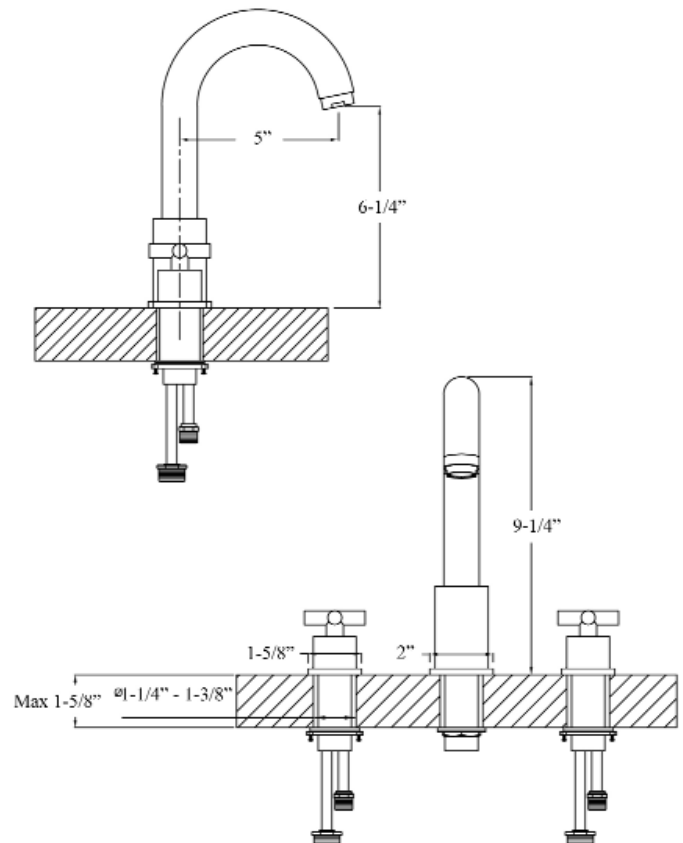

CONLEY 8" WIDESPREAD LAVATORY FAUCET

Cat. No.
LFW108-MC

Spout Reach: 5"
Height: 9-1/4"

Features:

- ▶ Constructed of solid brass
- ▶ Gooseneck spout
- ▶ Metal cross handles
- ▶ Flexible widespread installation
- ▶ Includes 12" connection hoses
- ▶ Drain not included
- ▶ Height to spout 6-1/4"
- ▶ Ceramic disc cartridges
- ▶ Flow rate is 1.2 GPM at 60 psi
- ▶ cUPC/NSF/AB1953 Certified

Finishes:

- CP** Polished Chrome
- BN** Brushed Nickel
- ORB** Oil Rubbed Bronze

Dimensions of fixture are nominal and may vary. Dimensions and specifications subject to change without notice.