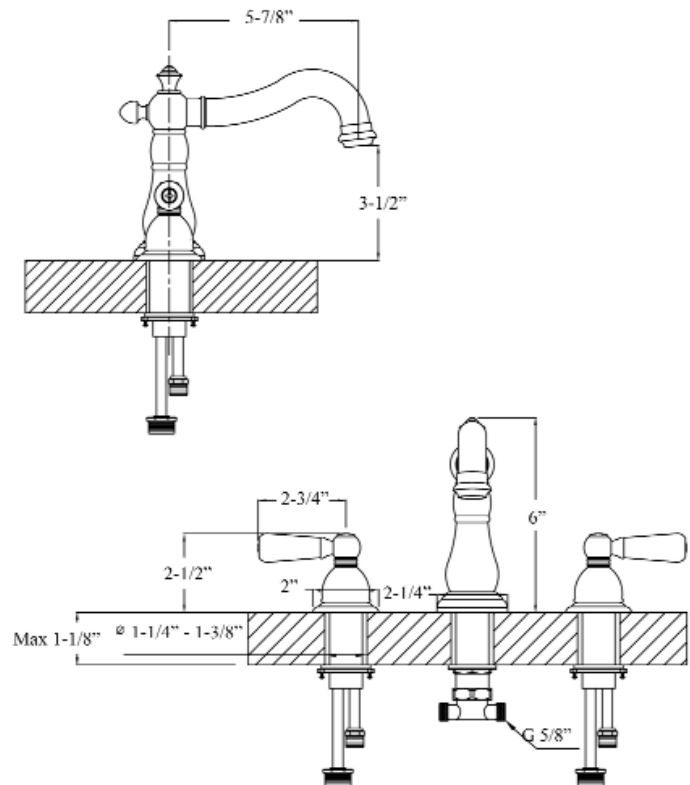

# ALDORA 8" WIDESPREAD LAVATORY FAUCET

Cat. No.  
LFW104-PL

Spout Reach: 5-7/8"  
Height: 6"

## Features:

- ▶ Constructed of solid brass
- ▶ Flexible widespread installation
- ▶ Pocerlain lever handles
- ▶ Includes 12" connection hoses
- ▶ Drain not included
- ▶ Height to spout 3-1/2"
- ▶ Ceramic disc cartridges
- ▶ Flow rate is 1.2 GPM at 60 psi
- ▶ cUPC/NSF/AB1953 Certified

## Finishes:

- CP** Polished Chrome
- BN** Brushed Nickel
- ORB** Oil Rubbed Bronze

Dimensions of fixture are nominal and may vary. Dimensions and specifications subject to change without notice.