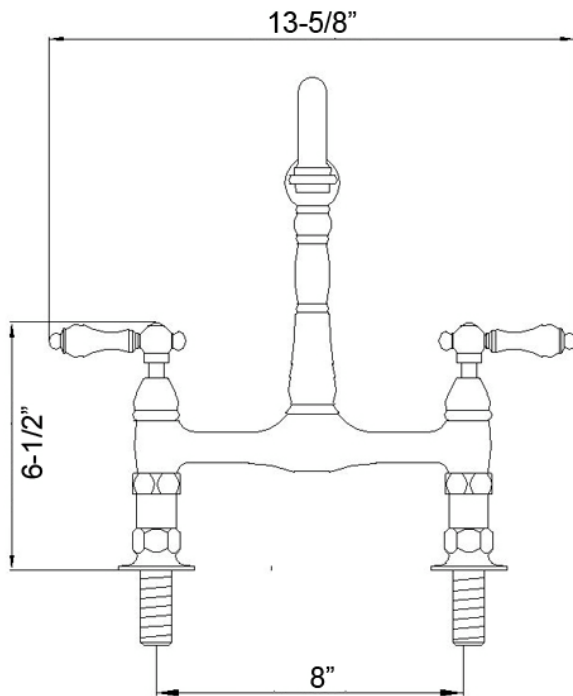

# GUTHRIE KITCHEN BRIDGE FAUCET

Cat. No.  
KFB514-ML

Width: 13-5/8"  
Height: 12-3/4"

## Features:

- ▶ Constructed of lead free solid brass
- ▶ Hooked swivel spout
- ▶ Metal lever handles
- ▶ Includes connection hoses
- ▶ Height to spout is 9-7/8"
- ▶ Spout reach is 8-1/2"
- ▶ Ceramic disc cartridges
- ▶ Flow rate is 1.8 GPM at 60 psi
- ▶ IAPMO/CEC/cUPC/NSF/AB1953 Certified

## Finishes:

- BN** Brushed Nickel  
**CP** Polished Chrome  
**ORB** Oil Rubbed Bronze

Dimensions of fixture are nominal and may vary. Dimensions and specifications subject to change without notice.