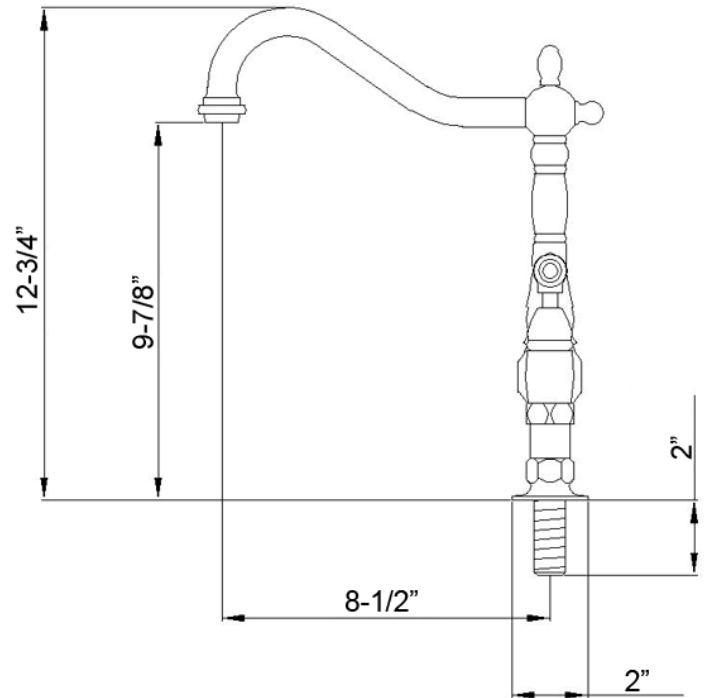

# GUTHRIE KITCHEN BRIDGE FAUCET

Cat. No.  
KFB514-ML

Width: 13-5/8"  
Height: 12-3/4"

## Features:

- ▶ Constructed of lead free solid brass
- ▶ Hooked swivel spout
- ▶ Metal lever handles
- ▶ Includes connection hoses
- ▶ Height to spout is 9-7/8"
- ▶ Spout reach is 8-1/2"
- ▶ Ceramic disc cartridges
- ▶ Flow rate is 1.8 GPM at 60 psi
- ▶ IAPMO/CEC/cUPC/NSF/AB1953 Certified

## Finishes:

- BN** Brushed Nickel  
**CP** Polished Chrome  
**ORB** Oil Rubbed Bronze

Dimensions of fixture are nominal and may vary. Dimensions and specifications subject to change without notice.