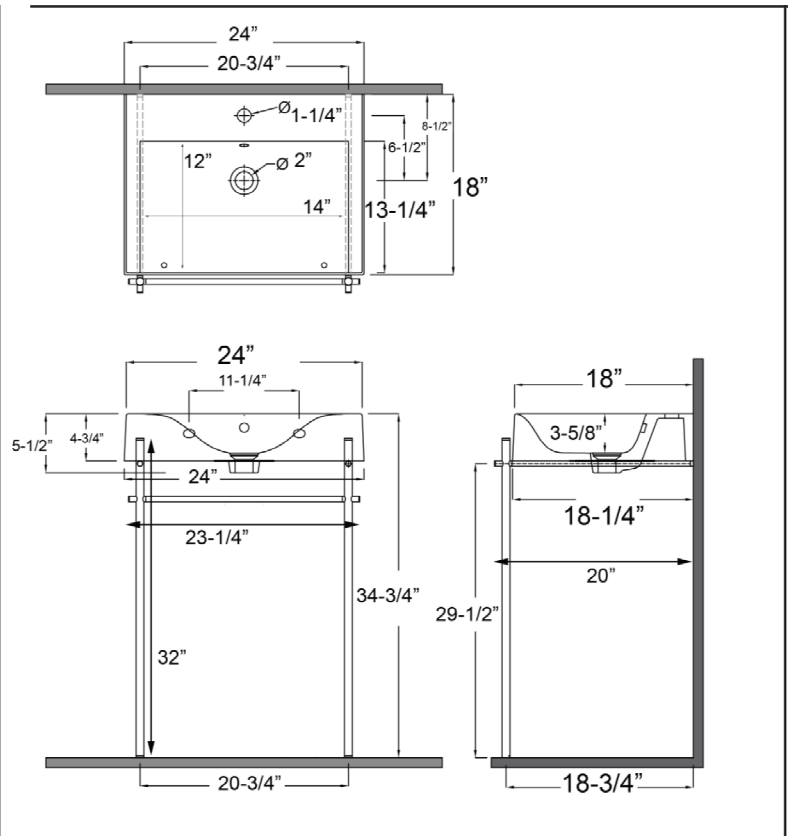

RAK DES 610 CONSOLE

Cat. No
601WH-MB

Faucet not included

W: 24"
D: 20"
H: 34-3/4"

Leg Dimensions

Length: 23-1/4"
Height: 32"
Depth: 20"

Interior Dimensions:

Basin Interior:	12" x 14"
Basin Depth:	3-5/8"
Water depth to overflow:	2-1/4"
Back of basin to center of faucet:	2-1/8"
Back of basin to center of drain:	8-1/2"
Mount bolts height:	32-7/8"
Mount holes cc:	11-1/4"
Faucet and spout holes:	1-1/4"
Stand bolt height:	29-1/2" x 20-3/4"

Features:

- ▶ Fine fire clay for durability
- ▶ Transitional style
- ▶ Rectangular basin
- ▶ Pre-drilled with one faucet hole
- ▶ Available pre-drilled for 1-hole faucet (**601WH-MB**), 4" centerset (**604WH-MB**), or 8" (**608WH-MB**)
- ▶ Mounting Hardware Included
- ▶ Pre-drilled overflow hole
- ▶ RAK logo

Colors:

WH White

Compliance Certification

Meets or exceeds the following specifications: ASME A112.19.1 2018 AND CSA B45.1-18 for Fire Clay fixtures.

Dimensions of fixture are nominal and may vary within the range of tolerances established by ASME Standard A112.19.2.2018. Dimensions and specifications subject to change without notice.