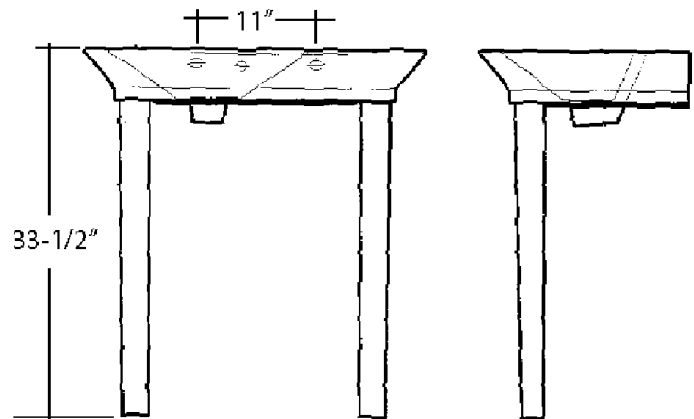

OPULENCE "His" SMALL CONSOLE

Cat. No
961, 962

W: 31-1/2"
D: 19-3/8"
H: 33-1/2"

Features:

- ▶ Fine fire clay construction
- ▶ Transitional style
- ▶ Rectangular basin
- ▶ Available pre-drilled for 1-hole faucet (**961**) or 8" widespread (**962**)
- ▶ Should be mounted to wall with toggle or molly bolts (not included)
- ▶ Overflow is provided

Colors:

WH White

Compliance Certification
Meets or exceeds the following specifications: ASME A112.19.1 2013 AND CSA B45.2-08 for Vitreous China fixtures.

Interior Dimensions:

| | |
|------------------------------------|---------------|
| Basin Interior: | 23-1/2" x 13" |
| Basin Depth: | 4-1/2" |
| Side Deck: | 8" |
| Back of basin to center of faucet: | 2-3/8" |
| Back of basin to center of drain: | 9" |
| Mount bolts height: | 31-1/4" |
| Mount holes cc: | 11" |
| Faucet and spout holes: | 1-1/4" |

Dimensions of fixture are nominal and may vary within the range of tolerances established by ASME Standard A112.19.2.2013 Dimensions and specifications subject to change without notice.