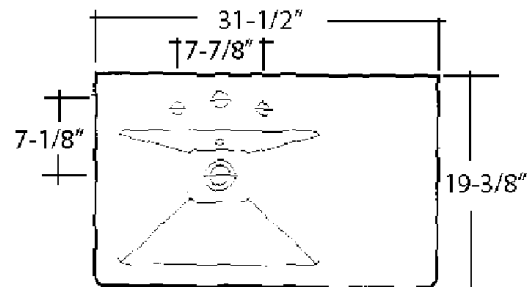

OPULENCE "His" SMALL CONSOLE

Cat. No
961, 962

W: 31-1/2"
D: 19-3/8"
H: 33-1/2"

Features:

- ▶ Fine fire clay construction
- ▶ Transitional style
- ▶ Rectangular basin
- ▶ Available pre-drilled for 1-hole faucet (**961**) or 8" widespread (**962**)
- ▶ Should be mounted to wall with toggle or molly bolts (not included)
- ▶ Overflow is provided

Colors:

WH White

Compliance Certification
Meets or exceeds the following specifications: ASME A112.19.1 2013 AND CSA B45.2-08 for Vitreous China fixtures.

Interior Dimensions:

| | |
|------------------------------------|---------------|
| Basin Interior: | 23-1/2" x 13" |
| Basin Depth: | 4-1/2" |
| Side Deck: | 8" |
| Back of basin to center of faucet: | 2-3/8" |
| Back of basin to center of drain: | 9" |
| Mount bolts height: | 31-1/4" |
| Mount holes cc: | 11" |
| Faucet and spout holes: | 1-1/4" |

Dimensions of fixture are nominal and may vary within the range of tolerances established by ASME Standard A112.19.2.2013 Dimensions and specifications subject to change without notice.